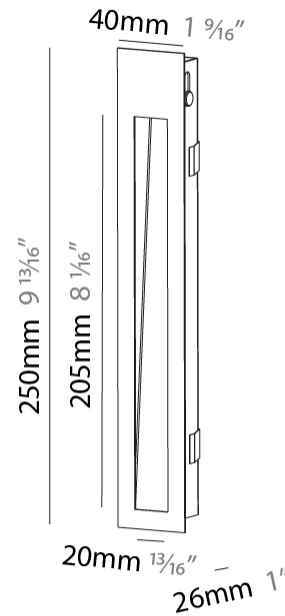

GENERAL

Series: Delight
Subseries: Delight String Wide
Partner: Prolicht
Division: Architectural
Installation: Recessed
Product Type: Step Light
Mounting Location: Wall
Light Distribution: Asymmetric

PHYSICAL

Shape: Rectangle
Length (mm): 250
Length (in): 9 ¹³/₁₆
Width (mm): 40
Width (in): 1 ⁹/₁₆
Height (mm): 250
Depth (mm): 26
Height (in): 9 ¹³/₁₆
Depth (in): 1
Ceiling Thickness (mm): 10 / 12 / 15
Ceiling Thickness (in): 3/8 or 1/2 or 9/16
Min. Recessing Depth (mm): 30
Min. Recessing Depth (in): 1 ³/₁₆
Weight (kg): .83
Weight (lbs): 1.8
Fixture Finish: SSR / BKV / CWI / CRY / HAB / UFT / ITA / RUA / FTG / MYG / LOD / PUS / FRO / FUP / KIA / POP / BLS / SPG / MEY / GOH / CHC / COM / ABZ / JAG / OBR / MOS / ROR
Fixture Material: Aluminum
Cut-out Measurements: 240mm / 9 7/16" x 34mm / 1 5/16"

ELECTRICAL

Lamp Type: LED (Zhaga Standard)
Input Wattage (W): 2.2
Total Output Wattage (W): 2
Dimming: 0-10V Dimming / Phase Dimming (120Vac Only)
Driver Included: No
Driver Location: Remote
Driver Type: Constant Current - 120 / 277Vac
Driver Class: Class 2
Input Voltage (V): 120 - 277
Constant Current (MA): 700

LED

Number of LEDs: 1
Color Temperature (°K): 2700 / 3000 / 3500 / 4000
Max. Delivered Lumen (lm): 60 / 60 / 68 / 70
CRI: >90 CRI
Lamp Life (hrs): 50000

OPTICAL

RATINGS AND CERTIFICATIONS

Certified By: Certified for North American Standards
IP rating: IP20