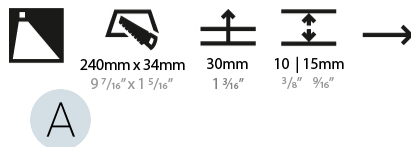

GENERAL

Series: Delight
Subseries: Delight String Wide
Partner: Prolicht
Division: Architectural
Installation: Recessed
Product Type: Step Light
Mounting Location: Wall
Light Distribution: Asymmetric

PHYSICAL

Shape: Rectangle
Length (mm): 250
Length (in): 9 ¹³/₁₆
Width (mm): 40
Width (in): 1 ⁹/₁₆
Height (mm): 250
Depth (mm): 26
Height (in): 9 ¹³/₁₆
Depth (in): 1
Ceiling Thickness (mm): 10 / 12 / 15
Ceiling Thickness (in): 3/8 or 1/2 or 9/16
Min. Recessing Depth (mm): 30
Min. Recessing Depth (in): 1 ³/₁₆
Weight (kg): .83
Weight (lbs): 1.8
Fixture Finish: SSR / BKV / CWI / CRY / HAB / UFT / ITA / RUA / FTG / MYG / LOD / PUS / FRO / FUP / KIA / POP / BLS / SPG / MEY / GOH / CHC / COM / ABZ / JAG / OBR / MOS / ROR
Fixture Material: Aluminum
Cut-out Measurements: 240mm / 9 7/16" x 34mm / 1 5/16"

ELECTRICAL

Lamp Type: LED (Zhaga Standard)
Input Wattage (W): 2.2
Total Output Wattage (W): 2
Dimming: 0-10V Dimming / Phase Dimming (120Vac Only)
Driver Included: No
Driver Location: Remote
Driver Type: Constant Current - 120 / 277Vac
Driver Class: Class 2
Input Voltage (V): 120 - 277
Constant Current (MA): 700

LED

Number of LEDs: 1
Color Temperature (°K): 2700 / 3000 / 3500 / 4000
Max. Delivered Lumen (lm): 60 / 60 / 68 / 70
CRI: >90 CRI
Lamp Life (hrs): 50000

OPTICAL

RATINGS AND CERTIFICATIONS

Certified By: Certified for North American Standards
IP rating: IP20