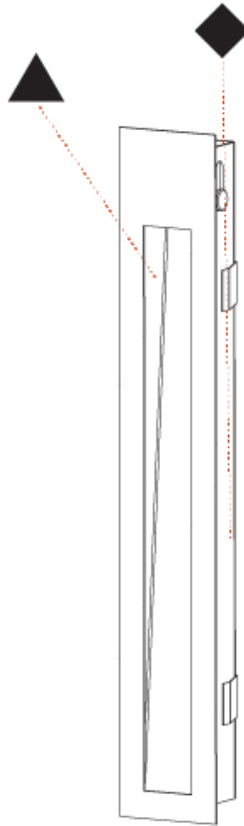

PHYSICAL

Shape: Rectangle
 Length (mm): 250
 Length (in): 9 ¹³/₁₆
 Width (mm): 40
 Width (in): 1 ⁹/₁₆
 Height (mm): 250
 Depth (mm): 26
 Height (in): 9 ¹³/₁₆
 Depth (in): 1
 Ceiling Thickness (mm): 10 / 12 / 15
 Ceiling Thickness (in): 3/8 or 1/2 or 9/16
 Min. Recessing Depth (mm): 30
 Min. Recessing Depth (in): 1 ³/₁₆
 Weight (kg): .83
 Weight (lbs): 1.8
 Fixture Finish: SSR / BKV / CWI / CRY / HAB / UFT / ITA / RUA / FTG / MYG / LOD / PUS / FRO / FUP / KIA / POP / BLS / SPG / MEY / GOH / CHC / COM / ABZ / JAG / OBR / MOS / ROR
 Fixture Material: Aluminum
 Cut-out Measurements: 240mm / 9 7/16" x 34mm / 1 5/16"

DELIGHT STRING WIDE RECESSED

A35699-

PROJECT

TYPE

SPECIFIER

QUANTITY

DATE

A

Shape: Rectangle
Length (mm): 190
Length (in): 7 1/2
Height (mm): 40
Depth (mm): 27
Height (in): 1 9/16
Depth (in): 1 1/16
Ceiling Thickness (mm): 10 / 12 / 15
Ceiling Thickness (in): 3/8 or 1/2 or 9/16
Min. Recessing Depth (mm): 30
Min. Recessing Depth (in): 1 3/16
Weight (kg): 0.208
Weight (lbs): 0.4576
Fixture Finish: SSR / BKV / CWI / CRY / HAB / UFT / ITA / RUA / FTG / MYG / LOD / PUS / FRO / FUP / KIA / POP / BLS / SPG / MEY / GOH / CHC / COM / ABZ / JAG / OBR / MOS / ROR
Fixture Material: Aluminum
Cut-out Measurements: 140mm / 5 1/2" x 34mm / 1 5/16"