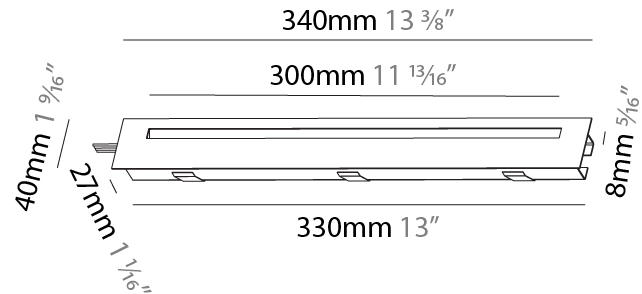

GENERAL

Series: Delight
Subseries: Delight String Step
Partner: Prolicht
Division: Architectural
Installation: Recessed
Product Type: Step Light
Mounting Location: Wall
Light Distribution: Asymmetric

PHYSICAL

Shape: Rectangle
Length (mm): 340
Length (in): 13 3/8
Height (mm): 40
Depth (mm): 27
Height (in): 1 9/16
Depth (in): 1 1/16
Ceiling Thickness (mm): 10 / 12 / 15
Ceiling Thickness (in): 3/8 or 1/2 or 9/16
Min. Recessing Depth (mm): 30
Min. Recessing Depth (in): 1 3/16
Weight (kg): 0.404
Weight (lbs): 0.89
Fixture Finish: SSR / BKV / CWI / CRY / HAB / UFT / ITA / RUA / FTG / MYG / LOD / PUS / FRO / FUP / KIA / POP / BLS / SPG / MEY / GOH / CHC / COM / ABZ / JAG / OBR / MOS / ROR
Fixture Material: Aluminum
Cut-out Measurements: 330mm / 13" x 34mm / 1 5/16"

ELECTRICAL

Lamp Type: LED (Zhaga Standard)
Input Wattage (W): 4
Total Output Wattage (W): 3.6
Dimming: 0-10V Dimming / Phase Dimming (120Vac Only)
Driver Included: No
Driver Location: Remote
Driver Type: Constant Voltage - 120 / 277Vac
Driver Class: Class 2
Input Voltage (V): 120 - 277
Output Voltage (V): 24

LED

Number of LEDs: 1
Color Temperature (°K): 3000 / 3500 / 5000
Max. Delivered Lumen (lm): 120
CRI: >80 CRI
Lamp Life (hrs): 50000

OPTICAL

RATINGS AND CERTIFICATIONS

Certified By: Certified for North American Standards
IP rating: IP20